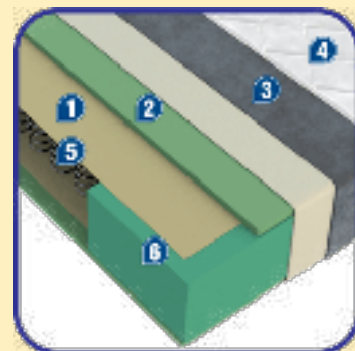

SASTAV DUŠEKA:

1. EcoFilc tvrdo impregniran
2. PU Pena 1,5 cm (obostrano)
3. Yuflin
4. Štepana navlaka sa antialergijskom zaštitom i ivičnim ojačanjem 60% pamuk 40% poliester (ne skida se)
5. BONNEL žičano jezgro
6. Ivična ojačanja od PU PENE debljine 4 cm

POPUST

16%

~~165€~~

Za dimenziju:
200x160 cm

139€

bonneli
healthy sleep

DUŠEK

Ortopedik