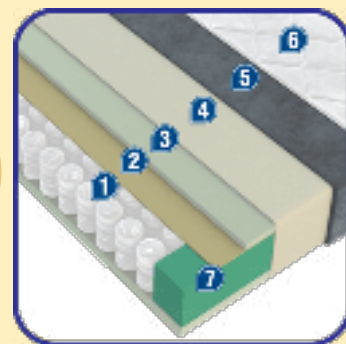

SASTAV DUŠEKA:

1. DŽEPNO JEZGRO 16cm
2. EcoFilc tvrdo impregniran
3. Sky cell pena 2 cm (obostrano)
4. Zaštitno platno
5. Yuflin
6. Skidajuća štepana navlaka sa antialergijskom zaštitom 80% pamuk 20% poliester
7. Ivična ojačanja od PU PENE debljine 8 cm

POPUST

12%

~~239€~~

Za dimenziju:
200x160 cm

210€

bonneli
healthy sleep

DUŠEK

Sky fresh