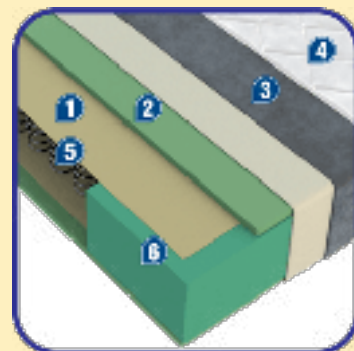

SASTAV DUŠEKA:

1. EcoFilc tvrdo impregniran
2. PU Pena 1,5 cm (obostrano)
3. Yuflin
4. Štepana navlaka sa antialergijskom zaštitom i ivičnim ojačanjem 60% pamuk 40% poliester (ne skida se)
5. BONNEL žičano jezgro
6. Ivična ojačanja od PU PENE debljine 4 cm

bonneli
healthy sleep

POPUST

16%

Za dimenziju:
200x160 cm

~~165€~~

139€

DUŠEK

Ortopedik