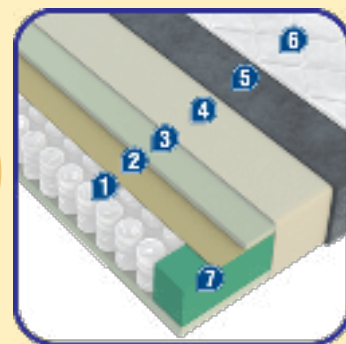

SASTAV DUŠEKA:

1. DŽEPNO JEZGRO 16cm
2. EcoFilc tvrdo impregniran
3. Sky cell pena 2 cm (obostrano)
4. Zaštitno platno
5. Yuflin
6. Skidajuća štepana navlaka sa antialergijskom zaštitom 80% pamuk 20% poliester
7. Ivična ojačanja od PU PENE debljine 8 cm

bonneli
healthy sleep

POPUST

12%

Za dimenziju:
200x160 cm

~~239€~~

210€

DUŠEK

Sky fresh