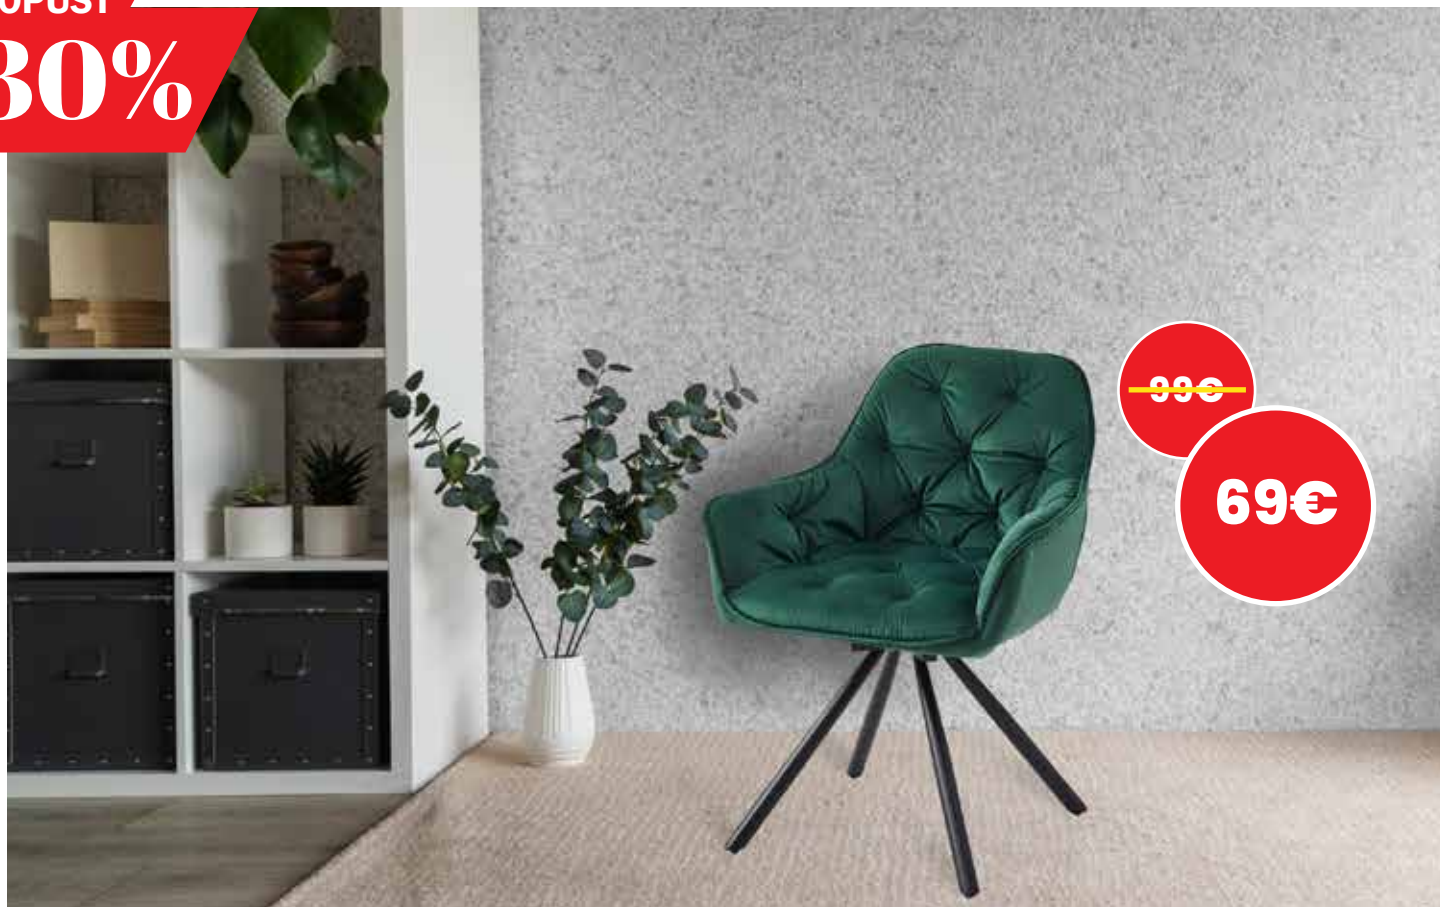

POPUST

30%

~~99€~~

69€

STOLICA **Okc 888**

POPUST

10%

~~88€~~

79€

STOLICA **G 501**